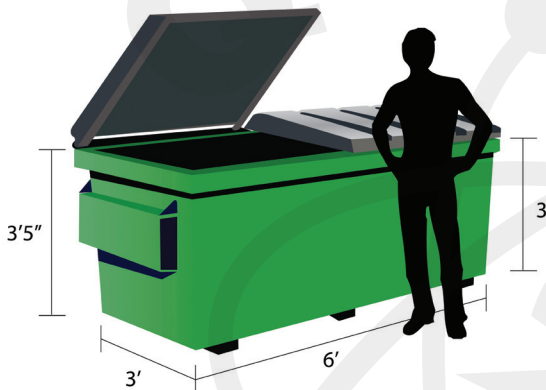

**Waste
Solutions, Inc.**

FRONT END CONTAINERS

Sturdy steel containers that can be serviced multiple times per week depending on the frequency of trash generated. Closed steel containers aid in pest control.

2 Yard Container [6x3x3.5]

A 2 Yard container holds approximately 14 bags of garbage.

4 Yard Container [6x5.5x4]

A 4 Yard container holds approximately 28 bags of garbage.

6 Yard Container [6x6x5]

A 6 Yard container holds approximately 42 bags of garbage.

8 Yard Container [6x6x6.75]

An 8 Yard container holds approximately 56 bags of garbage.

You can place your order at service@qwaste.us or just give us a call.
Phone: (586) 580-2723 • Fax: (586) 843-3785 • Web: www.qwaste.us
• 11111 HALL ROAD • SUITE 400 • UTICA, MICHIGAN • 48317 •