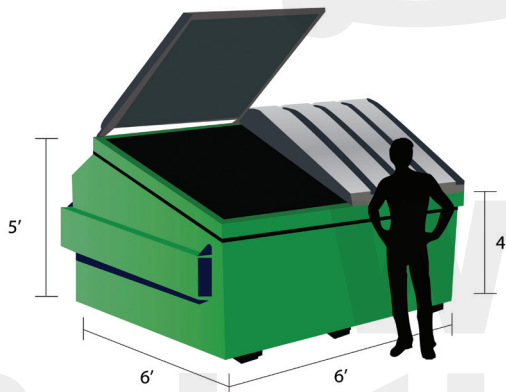

**Waste
Solutions, Inc.**

FRONT END CONTAINERS

Sturdy steel containers that can be serviced multiple times per week depending on the frequency of trash generated. Closed steel containers aid in pest control.

2 Yard Container [6x3x3.5]

A 2 Yard container holds approximately 14 bags of garbage.

4 Yard Container [6x5.5x4]

A 4 Yard container holds approximately 28 bags of garbage.

6 Yard Container [6x6x5]

A 6 Yard container holds approximately 42 bags of garbage.

8 Yard Container [6x6x6.75]

An 8 Yard container holds approximately 56 bags of garbage.

You can place your order at service@qwaste.us or just give us a call.
Phone: (586) 580-2723 • Fax: (586) 843-3785 • Web: www.qwaste.us
• 11111 HALL ROAD • SUITE 400 • UTICA, MICHIGAN • 48317 •