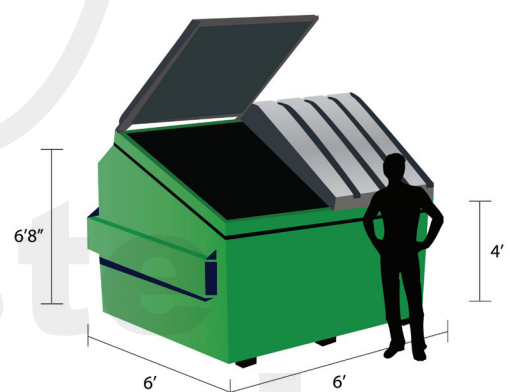

**Waste
Solutions, Inc.**

FRONT END CONTAINERS

Sturdy steel containers that can be serviced multiple times per week depending on the frequency of trash generated. Closed steel containers aid in pest control.

2 Yard Container [6x3x3.5]

A 2 Yard container holds approximately 14 bags of garbage.

4 Yard Container [6x5.5x4]

A 4 Yard container holds approximately 28 bags of garbage.

6 Yard Container [6x6x5]

A 6 Yard container holds approximately 42 bags of garbage.

8 Yard Container [6x6x6.75]

An 8 Yard container holds approximately 56 bags of garbage.

You can place your order at service@qwaste.us or just give us a call.
Phone: (586) 580-2723 • Fax: (586) 843-3785 • Web: www.qwaste.us
• 11111 HALL ROAD • SUITE 400 • UTICA, MICHIGAN • 48317 •