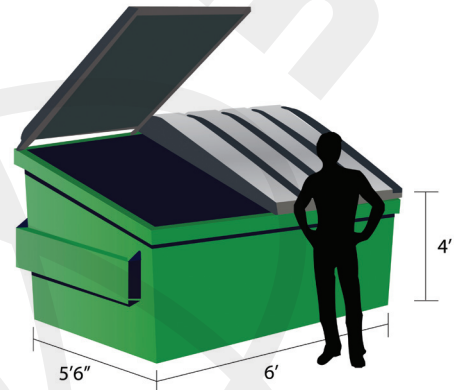

**Waste
Solutions, Inc.**

FRONT END CONTAINERS

Sturdy steel containers that can be serviced multiple times per week depending on the frequency of trash generated. Closed steel containers aid in pest control.

2 Yard Container [6x3x3.5]

A 2 Yard container holds approximately 14 bags of garbage.

4 Yard Container [6x5.5x4]

A 4 Yard container holds approximately 28 bags of garbage.

6 Yard Container [6x6x5]

A 6 Yard container holds approximately 42 bags of garbage.

8 Yard Container [6x6x6.75]

An 8 Yard container holds approximately 56 bags of garbage.

You can place your order at service@qwaste.us or just give us a call.
Phone: (586) 580-2723 • Fax: (586) 843-3785 • Web: www.qwaste.us
• 11111 HALL ROAD • SUITE 400 • UTICA, MICHIGAN • 48317 •