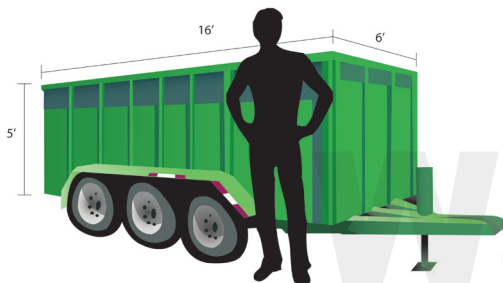

RUBBER WHEEL SERVICE

Containers can be delivered and maneuvered more easily to be placed where needed in tight driveways. Wheels greatly reduce risks of gashes, cracks or gouges that can occur due to delivery or removal of the heavy steel containers.

5 Yard Container [12x6x2]

Holds approximately 20 sq. yards of shingles.

10 Yard Container [12x6x4]

Holds approximately 40 sq. yards of shingles.

20 Yard Container [16x6x5]

Holds approximately 80 sq. yards of shingles.