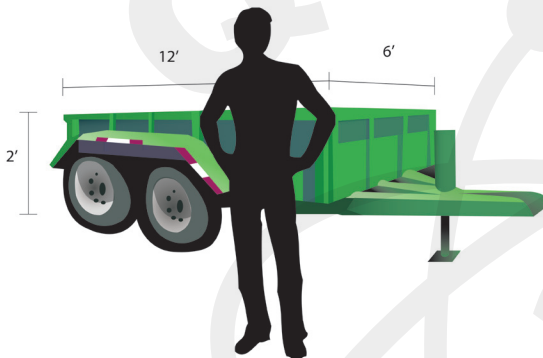

RUBBER WHEEL SERVICE

Containers can be delivered and maneuvered more easily to be placed where needed in tight driveways. Wheels greatly reduce risks of gashes, cracks or gouges that can occur due to delivery or removal of the heavy steel containers.

5 Yard Container [12x6x2]

Holds approximately 20 sq. yards of shingles.

10 Yard Container [12x6x4]

Holds approximately 40 sq. yards of shingles.

20 Yard Container [16x6x5]

Holds approximately 80 sq. yards of shingles.