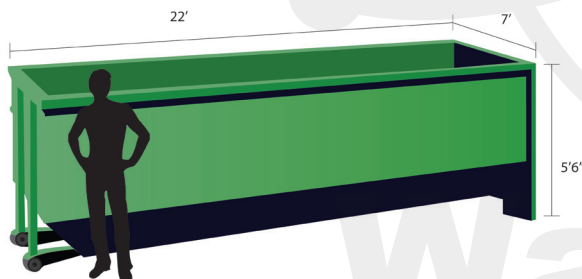

10 Yard Container [11x7x4]

10-Yard containers are generally used for heavy materials such as ceramic tile, shingles, and demolition debris.

20 Yard Container [22x7x4]

20-Yard containers are generally used for heavy materials such as ceramic tile, shingles, and demolition debris.

30 Yard Container [22x7x5.5]

30-Yard containers are generally used for construction debris such as wood, metal, cardboard, drywall, and other various assorted materials.

40 Yard Container [22x7x7]

40-Yard containers are generally used for larger, bulkier items that are not extremely heavy.