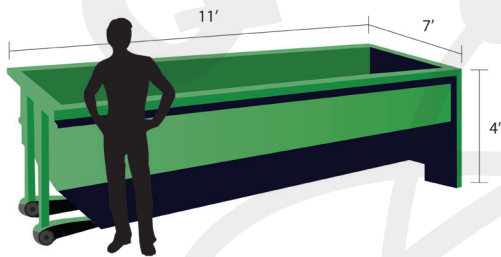

**Waste
Solutions, Inc.**

ROLL OFF CONTAINERS

From demolition debris to cardboard we offer Roll Off solutions to suit your needs, we have a variety of can sizes to choose from so you get the right size can for the job.

10 Yard Container [11x7x4]

10-Yard containers are generally used for heavy materials such as ceramic tile, shingles, and demolition debris.

20 Yard Container [22x7x4]

20-Yard containers are generally used for heavy materials such as ceramic tile, shingles, and demolition debris.

30 Yard Container [22x7x5.5]

30-Yard containers are generally used for construction debris such as wood, metal, cardboard, drywall, and other various assorted materials.

40 Yard Container [22x7x7]

40-Yard containers are generally used for larger, bulkier items that are not extremely heavy.