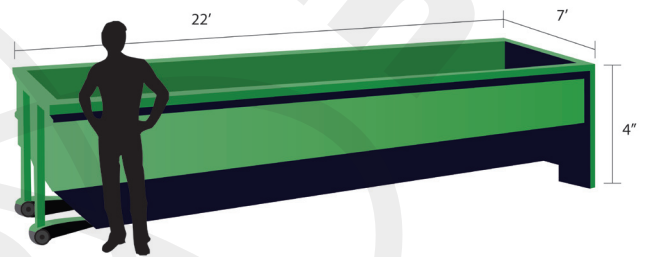

**Waste
Solutions, Inc.**

ROLL OFF CONTAINERS

From demolition debris to cardboard we offer Roll Off solutions to suit your needs, we have a variety of can sizes to choose from so you get the right size can for the job.

10 Yard Container [11x7x4]

10-Yard containers are generally used for heavy materials such as ceramic tile, shingles, and demolition debris.

20 Yard Container [22x7x4]

20-Yard containers are generally used for heavy materials such as ceramic tile, shingles, and demolition debris.

30 Yard Container [22x7x5.5]

30-Yard containers are generally used for construction debris such as wood, metal, cardboard, drywall, and other various assorted materials.

40 Yard Container [22x7x7]

40-Yard containers are generally used for larger, bulkier items that are not extremely heavy.